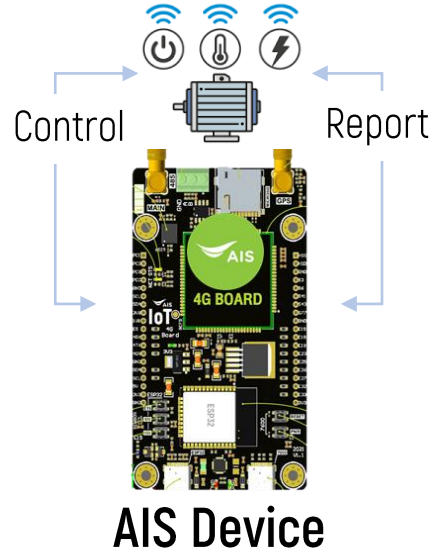

Internet of Thing IoT Architecture Design

1 Device
อุปกรณ์ไอโอที

2 Connectivity
การสื่อสารผ่าน Internet

3 Platform
การประมวลผลข้อมูล

IoT Gateway

Features

- Connect Sensors
- Control Actuators

Big Challenges : Cost ▼ + Time ▼ + Quality ▲

AIS IoT and Ecosystem for Business

Your Device

(ESP32, ESP8266, Raspberry pi)

Internet

Internet

AIS IOT Platform

Protocol Support
(CoAP, MQTT/MQTTS, HTTPS)

Your Cloud & Platform

HTTPS/API

HTTPS/API

Your Solutions

Opportunity of IOT Solution Scenario

- Choice 1 : Your Device + SIM + Your Solutions
- Choice 2 : Your Device + SIM + IOT Platform for IOT Solutions
- Choice 3 : Your Device + SIM + iFarm for Smart farm Solutions
- Choice 4 : Your Device + SIM + IOT Platform + Your Solutions
- Choice 5 : AIS 4G Board + Your Platform

Digital Signage SIM

Vending Machine SIM

Kiosk SIM

Mobile ATM SIM

Telemetry SIM

Scanner/Reader SIM

Mobile EDC SIM

Smart tracking / MDVR SIM