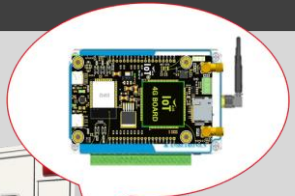

Digital Signage SIM

Vending Machine SIM

Kiosk SIM

Mobile ATM SIM

Telemetry SIM

Scanner/Reader SIM

Mobile EDC SIM

Smart tracking / MDVR SIM

Water Level Station

Power Meter

Health Tech
"Smart Ambulance"

Farm Station

เทคโนโลยีการปลูกพืช
แบบไร้ดิน

Smart Farming

Weather Station

AIS IoT Ecosystem & Smart Solution Provider