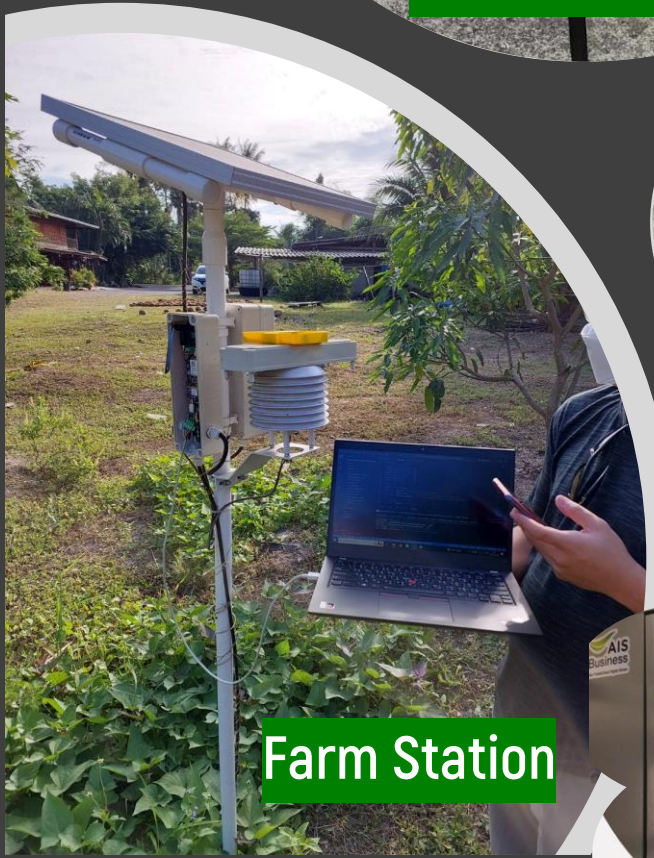

Digital Signage SIM

Vending Machine SIM

Kiosk SIM

Mobile ATM SIM

Telemetry SIM

Scanner/Reader SIM

Mobile EDC SIM

Smart tracking / MDVR SIM

Water Level Station

Power Meter

Health Tech
"Smart Ambulance"

Farm Station

เทคโนโลยีการปลูกพืช
แบบไร้ดิน

Smart Farming

Weather Station

AIS IoT Ecosystem & Smart Solution Provider